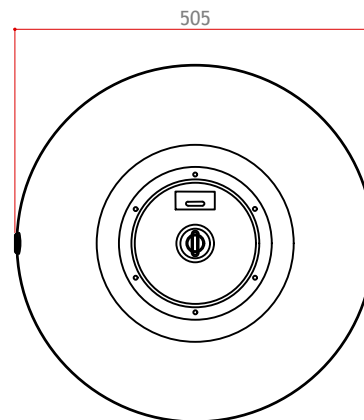

1 Placa Europea/European plate
Madera de chopo/Black poplar wood

2 Aro reja/Grill ring
Chapa/Sheet esp/thk: 2mm

LW 7611 V2 CEILING COAXIAL 12

External dimensions unit: Millimeters

Material: Polyester fiber & wood

Finish: Textured black

Scale: 1/5